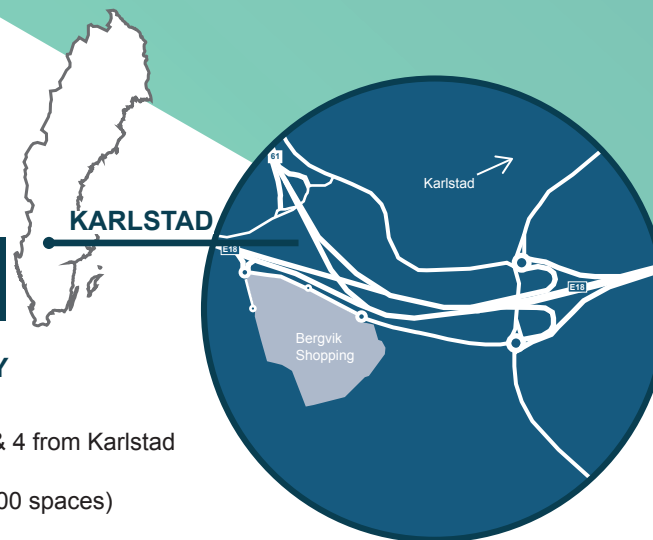

# Bergvik

ESG & AWARDS  
**BREEM**<sup>®</sup>

**KARLSTAD – OPENED**  
1982 Refurbished in 2016

**Sweden's Best Shopping**  
Centre 2018 & 2019

Bergvik was refurbished and extended in 2015 and comprises 70 shops and two hypermarkets and adjoins an IKEA. Bergvik fronts the E18 motorway to the west of Karlstad and serves a regional catchment of around 270,000 people. Bergvik was named Sweden's best shopping centre in 2018 and 2019 by Market magazine.

### ACCESSIBILITY

- Bus lines 1 & 4 from Karlstad
- Parking (2,200 spaces)