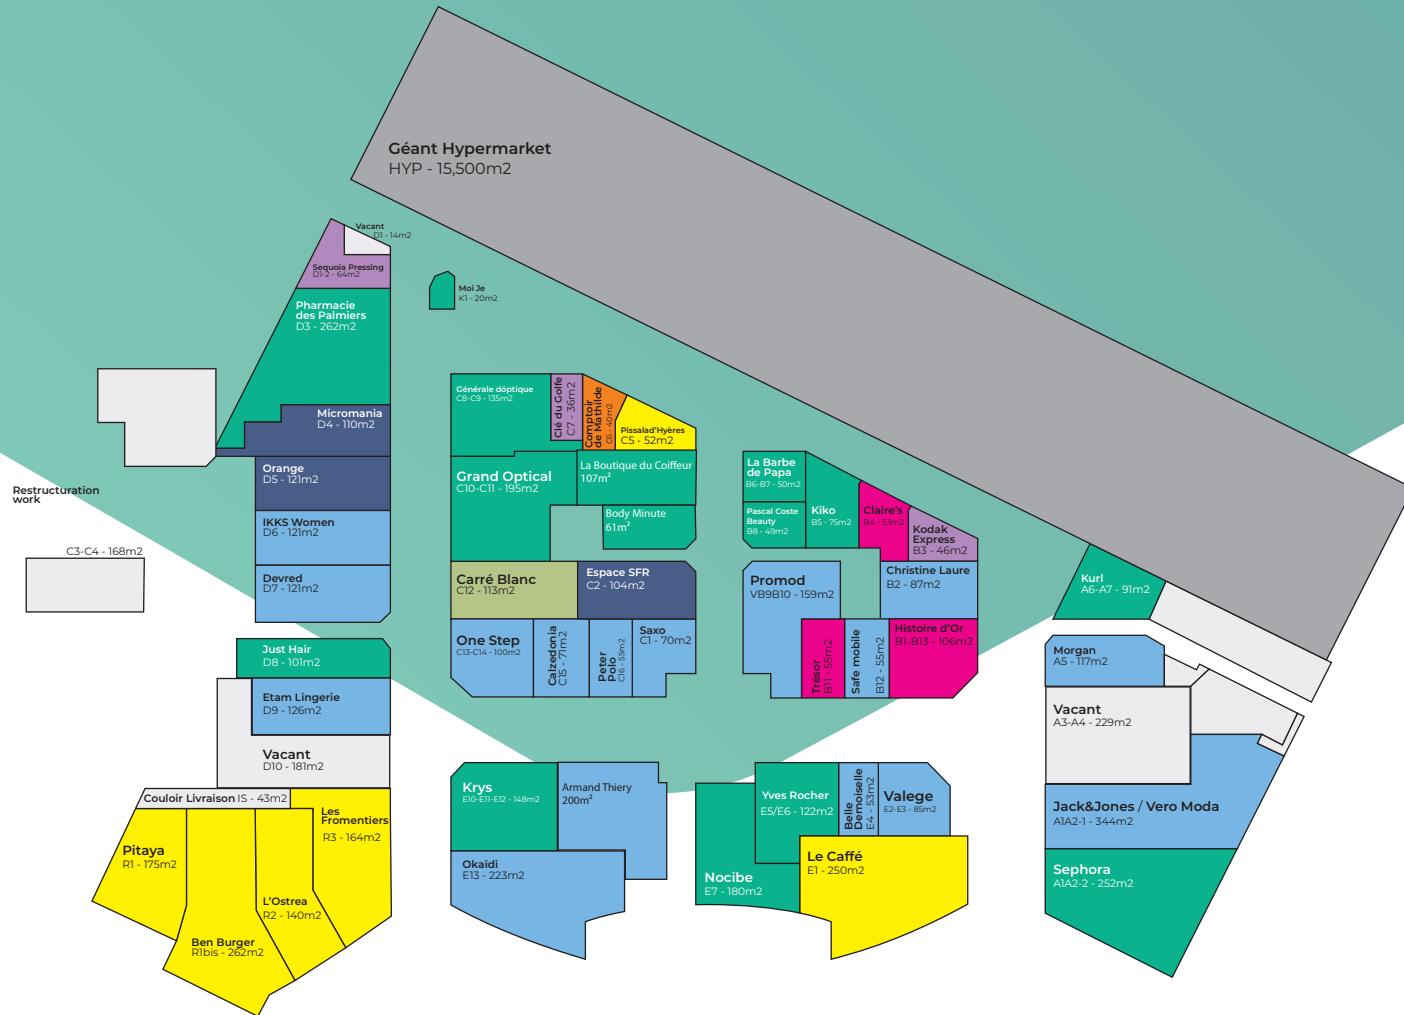

COMMERCIALISATION

Alice Risser
M. 00 33 (0)6 76 84 38 85
alice.risser@ecpnv.com

Christian Luc
M. 00 33 (0)7 78 82 91 21
christian.luc@ecpnv.com

Julia Forlini
M. 00 33 (0)6 38 55 71 24
julia.forlini@ecpnv.com

- Hypermarket
- Fashion
- Shoes
- Health & Beauty
- Gifts & Jewellery
- Books & Toys
- Food
- Restaurants
- Services
- Sport
- Home Goods
- Telecom & Electrical