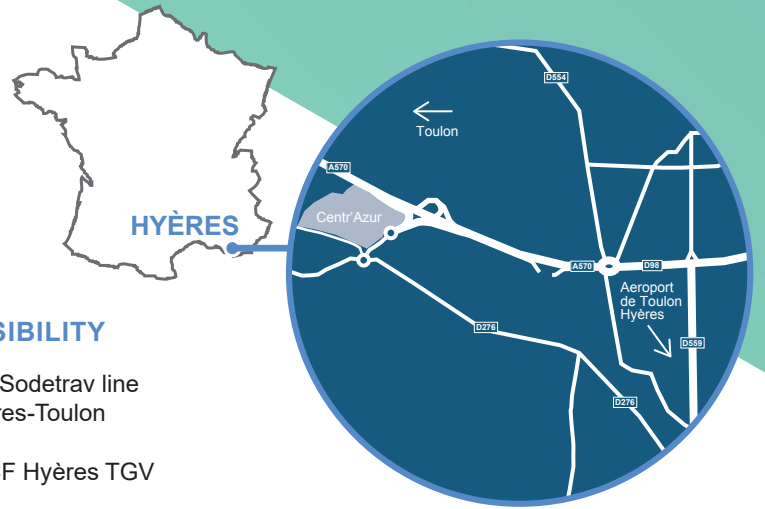

CENTR'AZUR

ESG & AWARDS
BREEM[®]

HYÈRES – OPENED 1993
Refurbished in 2013

ACCESSIBILITY

- Bus Sodev line Hyères-Toulon
- SNCF Hyères TGV
- Parking (1,460 spaces)

Located on the Côte d'Azur coast road to the west of Hyères in the south of France, this popular local shopping centre first opened in 1993 and features 54 stores. Centr'Azur is anchored by a Casino hypermarket and provides a broad mix of retail and food and beverage outlets. The shopping centre is undergoing a renovation project to improve its access and car park.