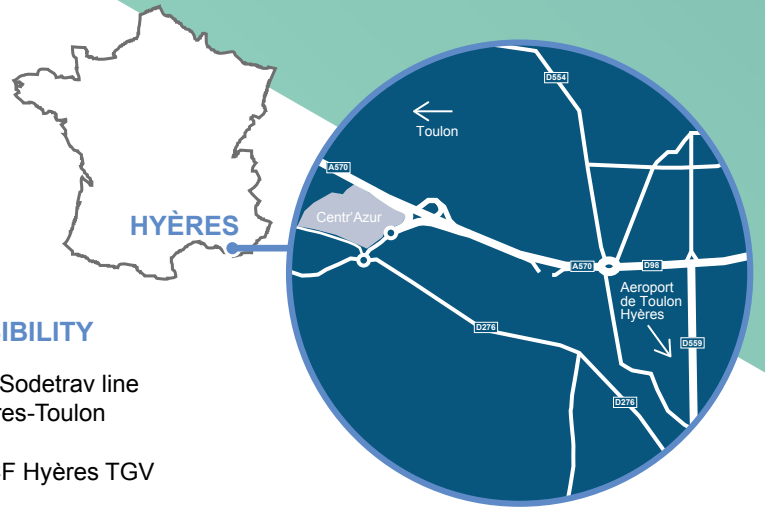

CENTR'AZUR

ESG & AWARDS
BREEAM®

HYÈRES – OPENED 1993
Refurbished in 2013

Located on the Côte d'Azur coast road to the west of Hyères in the south of France, this popular local shopping centre first opened in 1993 and features 56 stores. Centr'Azur is anchored by a Casino hypermarket and provides a broad mix of retail and food and beverage outlets. The shopping centre is undergoing a renovation project to improve its access and car park.

ACCESSIBILITY

- Bus Sodetrav line Hyères-Toulon
- SNCF Hyères TGV
- Parking (1,460 spaces)

SERVICES

- Free Wi-Fi
- Digital Signage/Advertising
- Bornes recharges voitures électriques

TOP BRANDS

24,500
Gross lettable area*