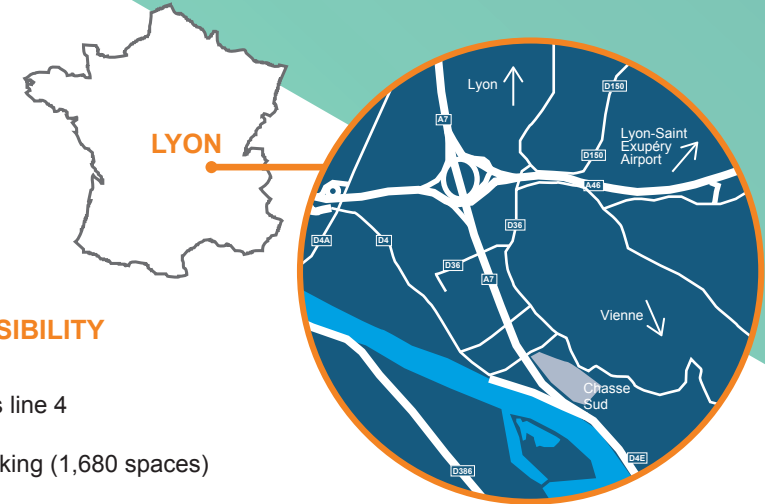

ESG & AWARDS
BREEM®

**CHASSE-SUR-RHÔNE –
OPENED 1973**

Located on the banks of the Rhône between Lyon and Vienne and alongside the autoroute du Soleil (A7). Chasse Sud is a new generation retail park with 40 stores. It is built alongside a shopping gallery and features a strong fashion mix as well as Decathlon, Boulanger, Casino and a diverse restaurant offer. The third phase is now completed with two new national brands.

ACCESSIBILITY

- Bus line 4
- Parking (1,680 spaces)

SERVICES

Electric Car Charging

TOP BRANDS

52,981
Gross lettable area

14,037 **33,288**
GLA Hyper GLA Gallery+RP

49
Number of stores