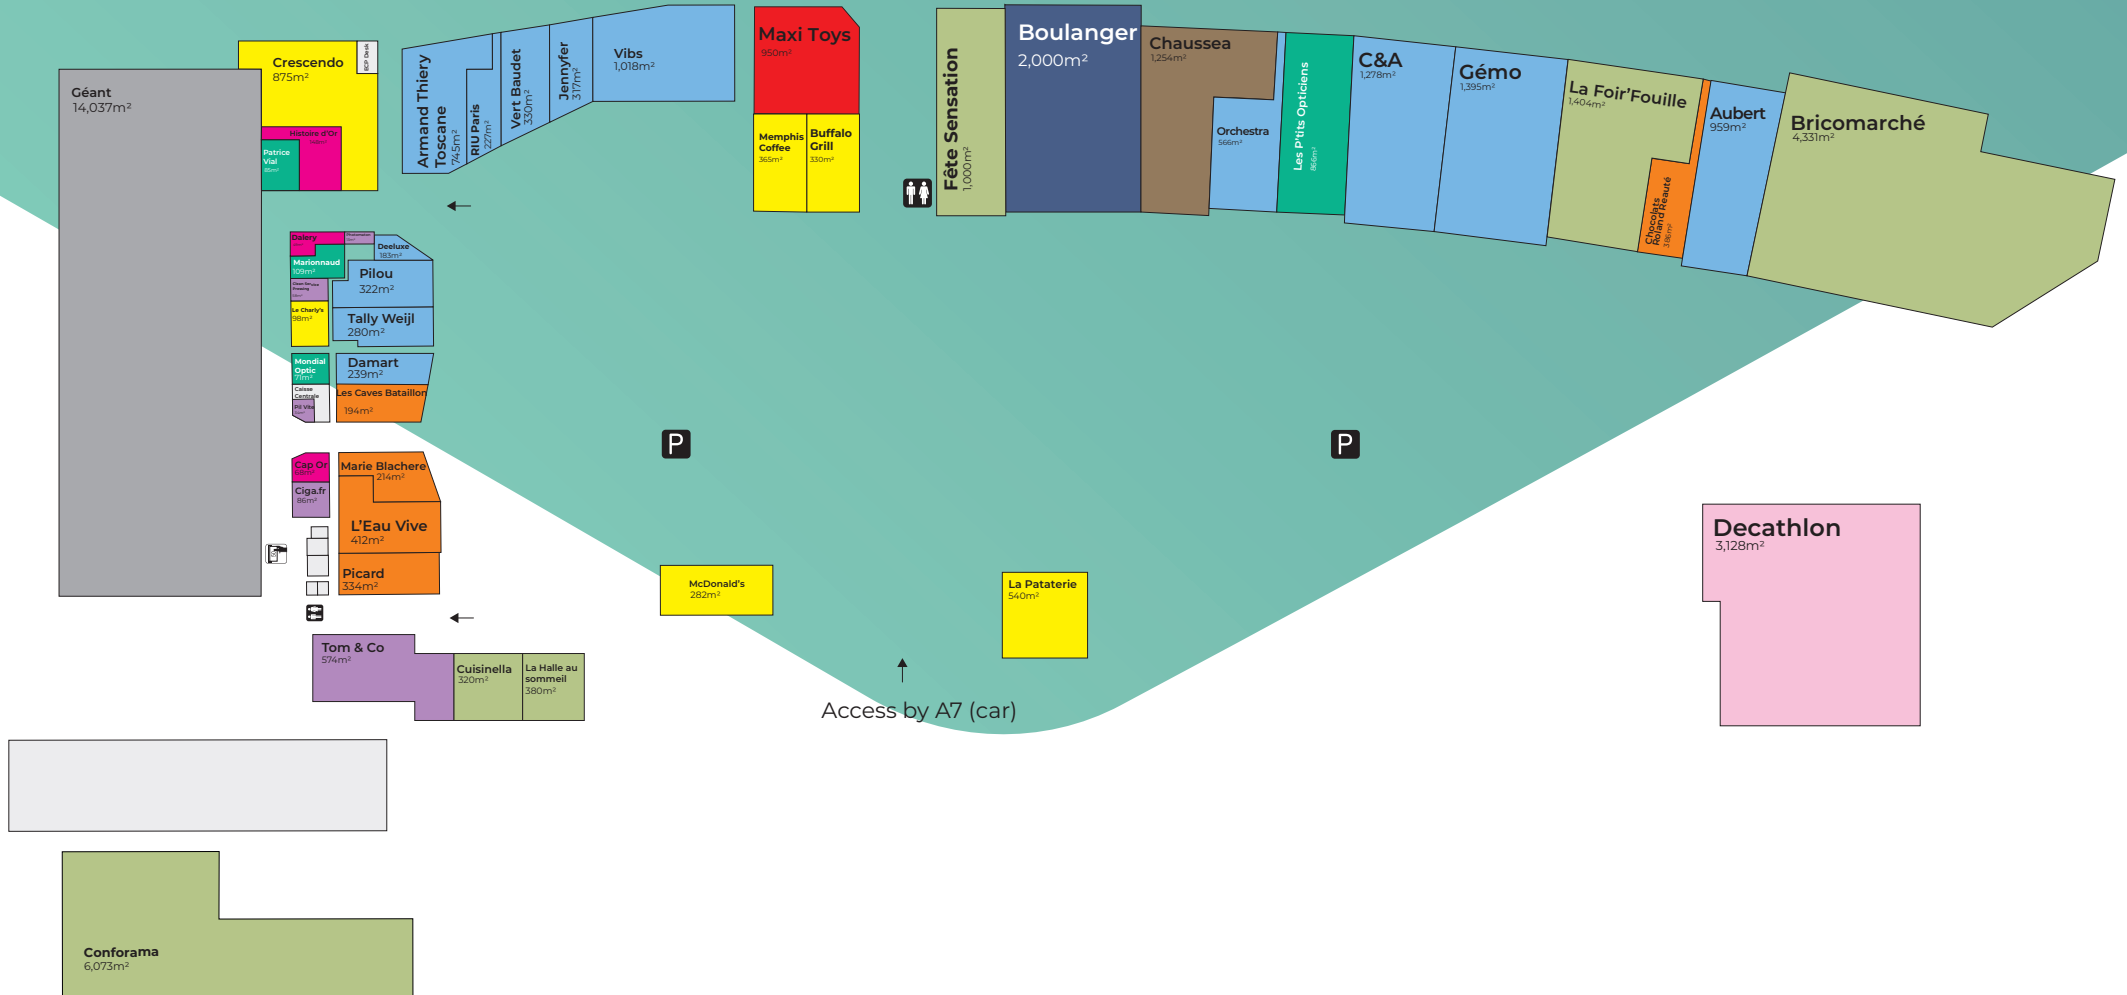

LEASING

Nicolas Bourimoff
M. 00 33 (0)6 32 64 26 64
nicolas.bourimoff@ecpnv.com

Christian Luc
M. 00 33 (0)7 78 82 91 21
christian.luc@ecpnv.com

- Hypermarket
- Fashion
- Shoes
- Health & Beauty
- Gifts & Jewellery
- Books & Toys
- Food
- Restaurants
- Services
- Sport
- Home Goods
- Telecom & Electrical
- Vacant