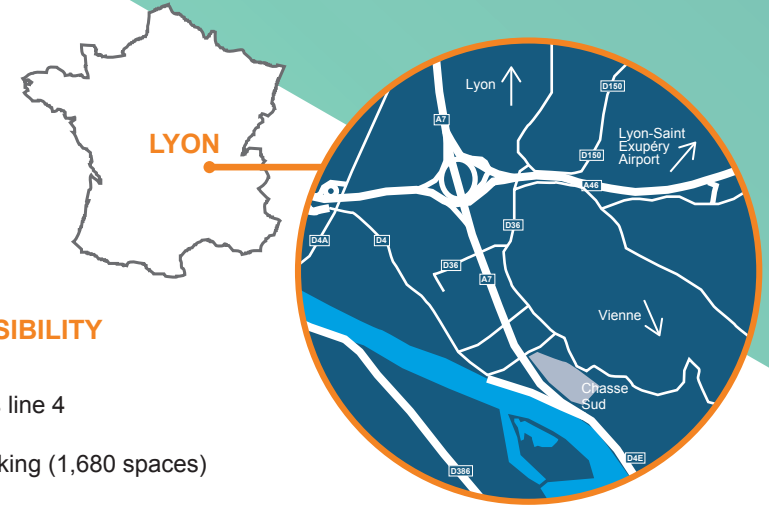

ACCESSIBILITY

Bus line 4

Parking (1,680 spaces)