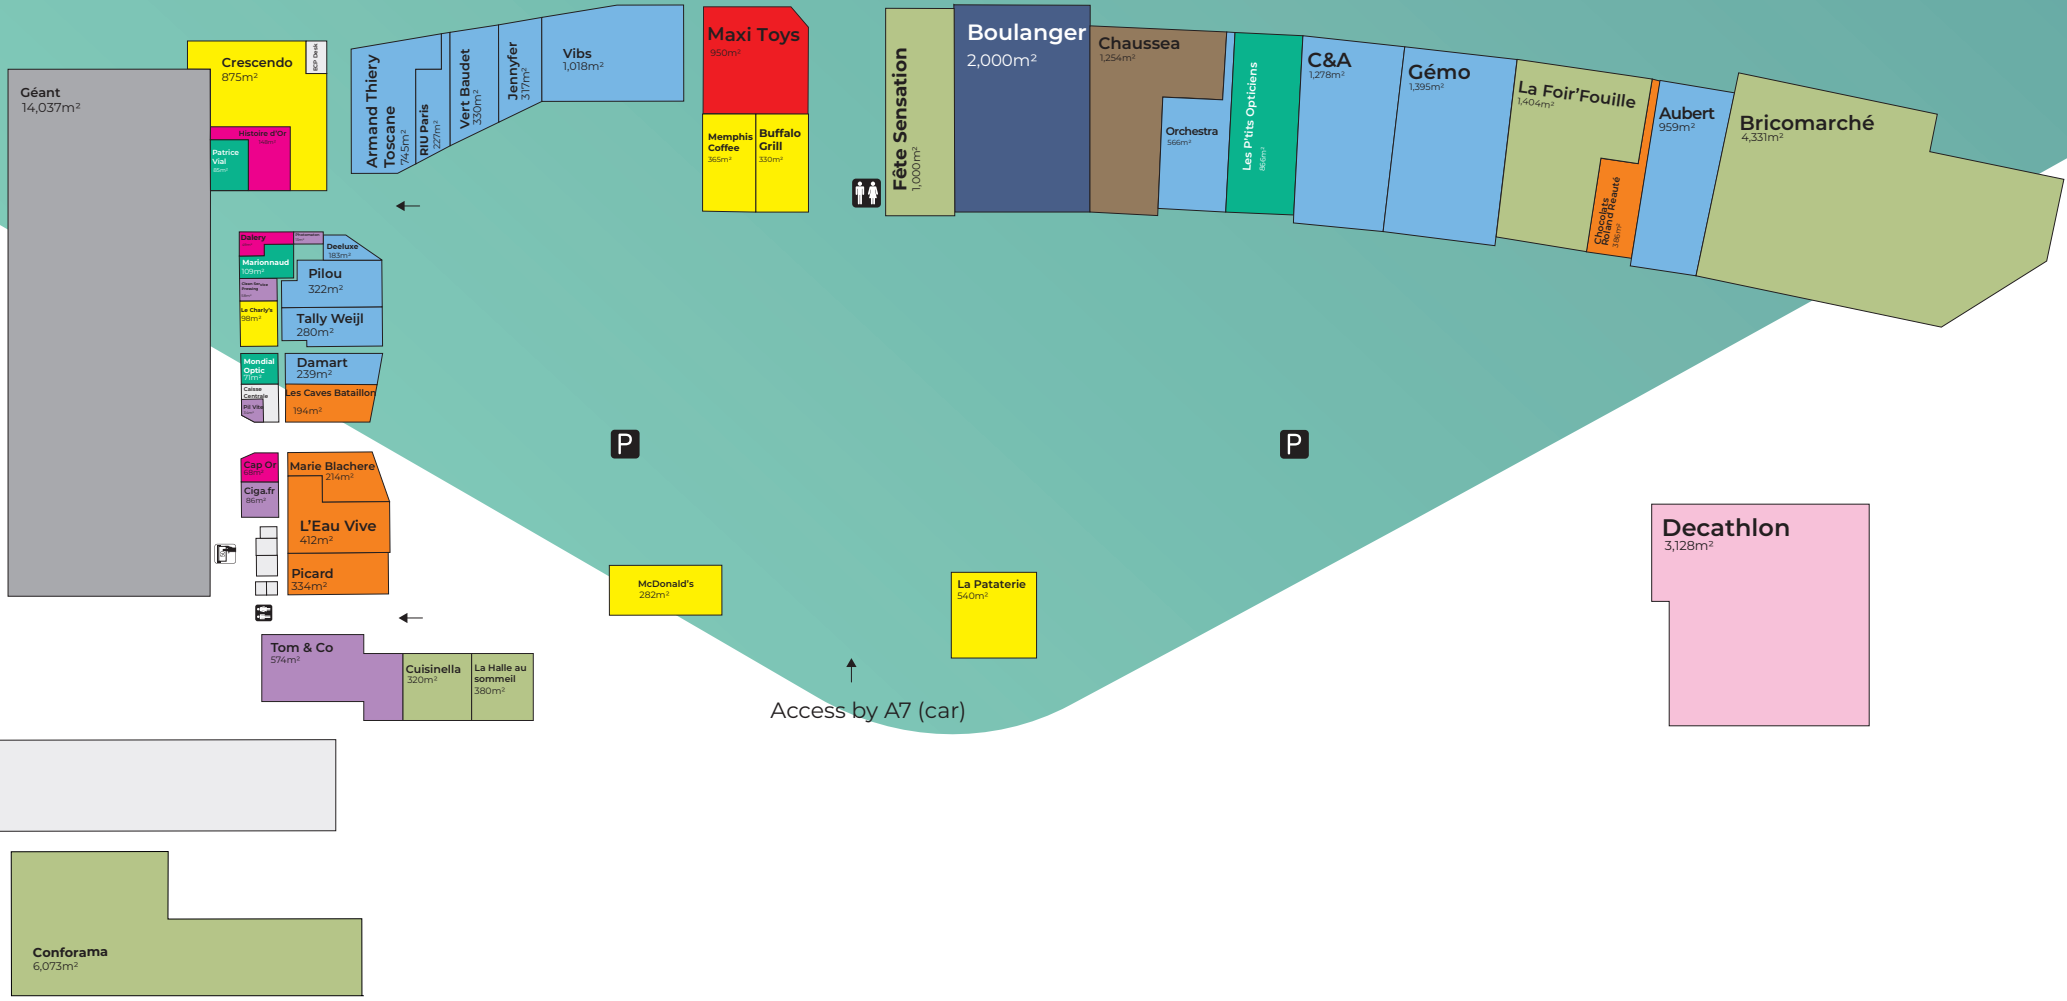

LEASING

Nicolas Bourimoff
M. 00 33 (0)6 32 64 26 64
nicolas.bourimoff@ecpnv.com

Christian Luc
M. 00 33 (0)7 78 82 91 21
christian.luc@ecpnv.com

- Hypermarket
- Fashion
- Shoes
- Health & Beauty
- Gifts & Jewellery
- Books & Toys
- Food
- Restaurants
- Services
- Sport
- Home Goods
- Telecom & Electrical