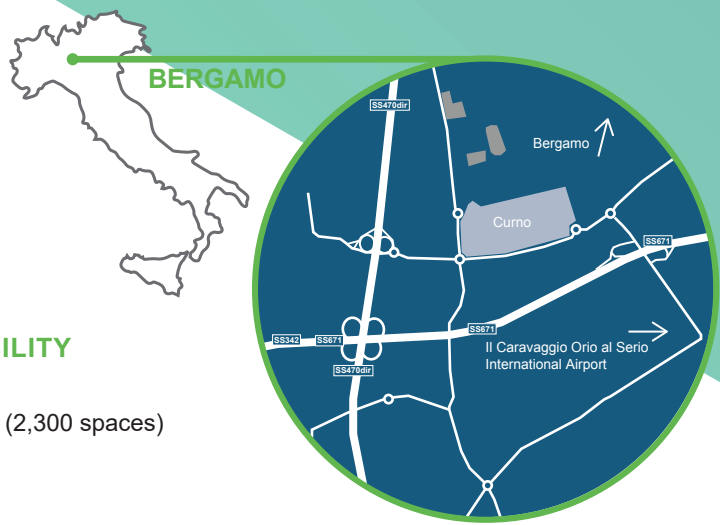

ESG & AWARDS BREEAM®

BERGAMO – OPENED 1991
Refurbished in 2004
Extended in 2019

ACCESSIBILITY

Parking (2,300 spaces)

Curno is well established in a wealthy catchment area west of Bergamo. Comprising 82 shops, it is one of the most important centres in Lombardy. It is anchored by a Spazio Conad supermarket and 'Le Cucine di Curno', a themed dining hall providing visitors with 22 food and beverage outlets.

SERVICES

- Click & Collect
- Loyalty Card
- Electric Car Charging
- Free Wi-Fi
- Digital Signage/Advertising

TOP BRANDS

-
-
-
-
-
-
-

39,119
Gross lettable area

18,195 **20,294**
GLA Hyper GLA Gallery

82
Number of stores