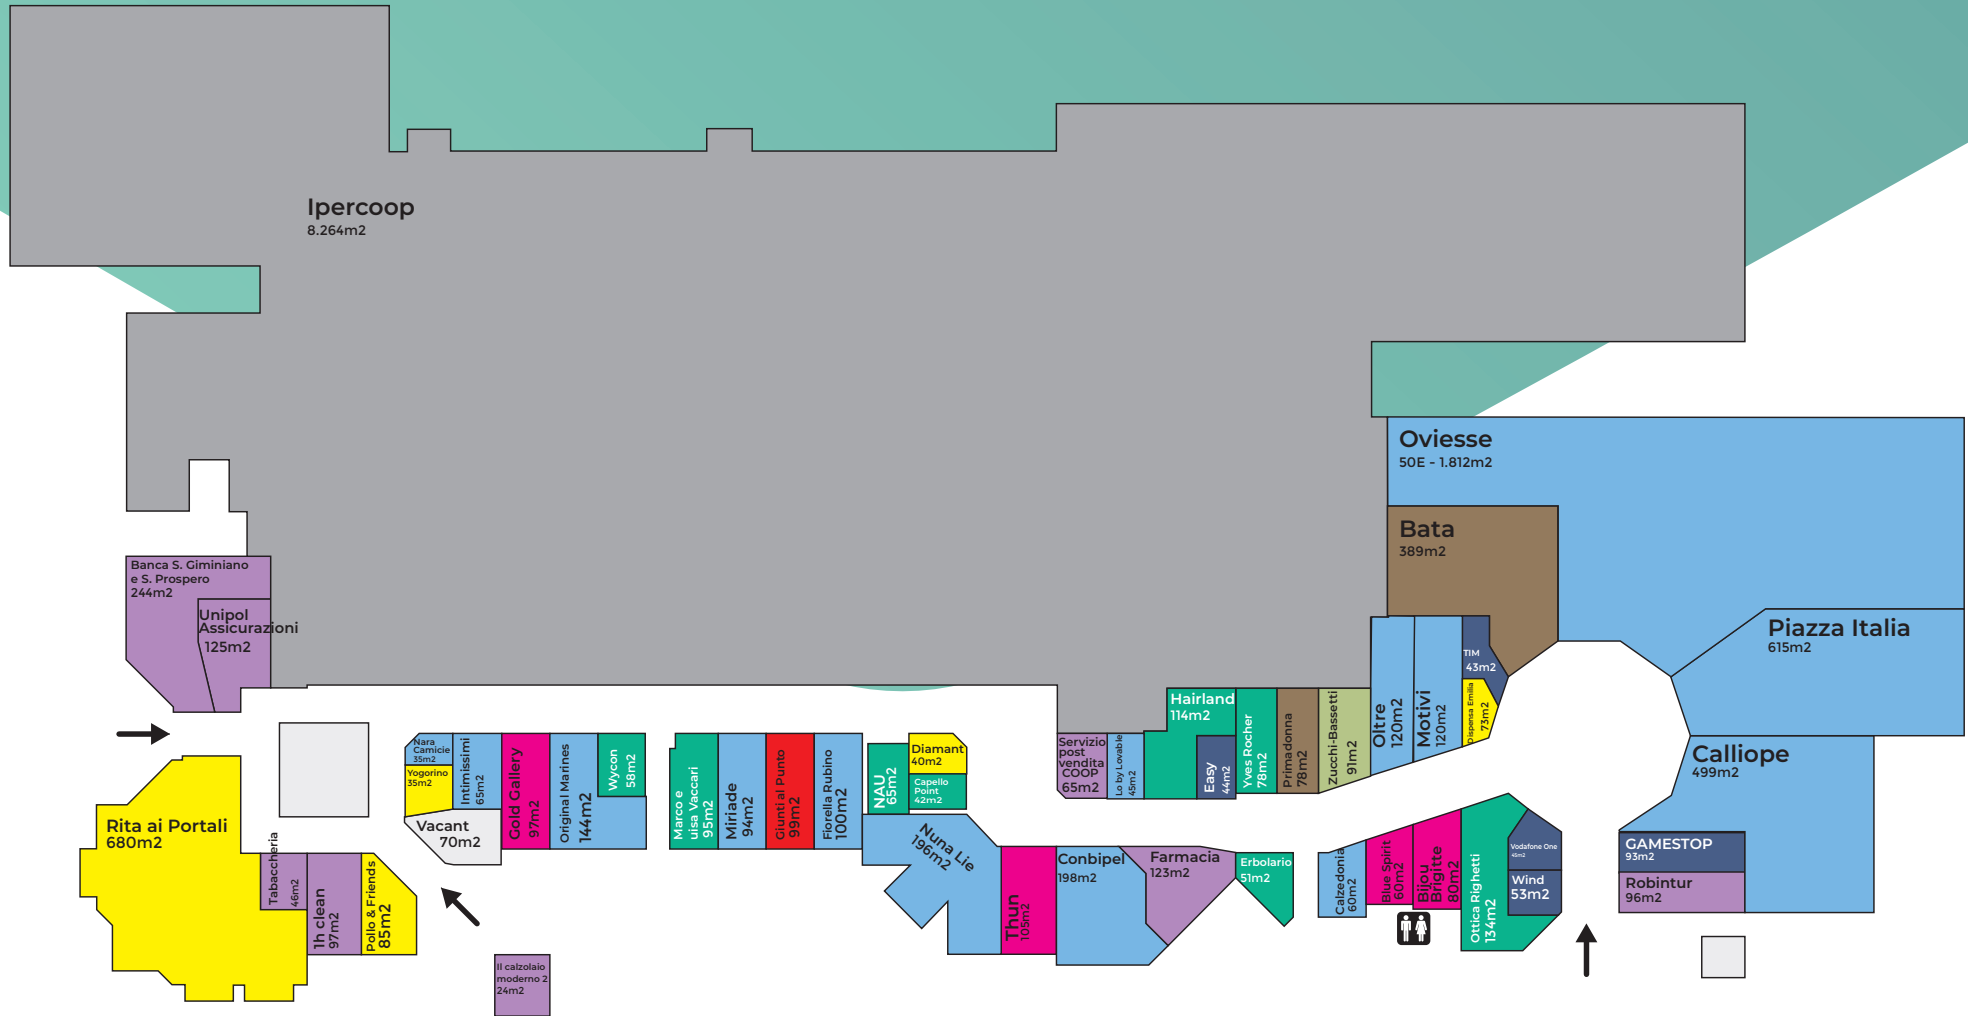

ACCESSIBILITY
Bus lines 8 & 14
Parking (2,200 spaces)

SERVICES

- Click & Collect
- Gift Card
- Free Wi-Fi
- Electric Car Charging
- Digital Signage/ Advertising

TOP BRANDS

22,525
Gross lettable area

14,658 GLA Hyper 7,867 GLA Gallery

49
Number of stores

2 Medium units 6 Restaurants

346,000
Catchment

99%
Occupancy by floor area

LEASING

Carla Anderlini
 M. 00 39 348 301 6523
 carla.anderlini@ecpnv.com

Marco Parrello
 M. 00 39 345 054 6896
 marco.parrello@ecpnv.com