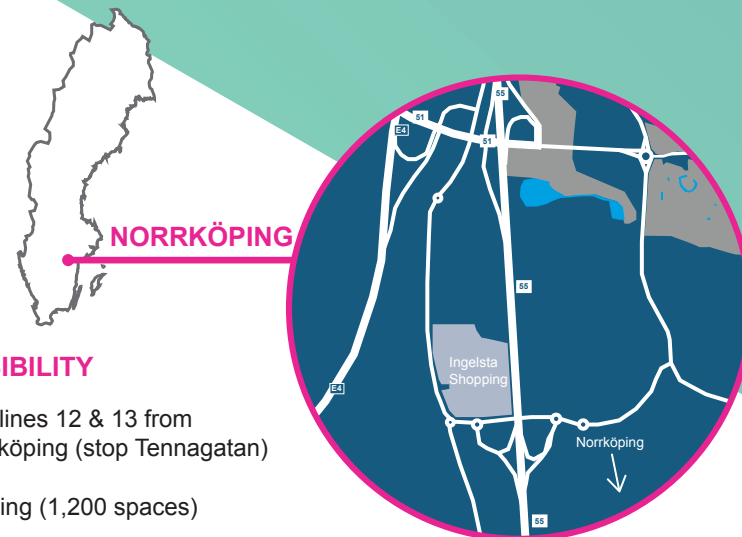

# ingelsta. shopping

ESG & AWARDS  
**BREEM**®

**NORRKÖPING – OPENED 1994**  
Refurbished in 2009

Ingelsta Shopping is located in the main external retail area of Norrköping at the city's northern entrance from the E4 motorway. Ingelsta Shopping was recently refurbished and extended and comprises an ICA hypermarket and 50 shops and an inspiring selection of cafés and restaurants.

### ACCESSIBILITY

- Bus lines 12 & 13 from Norrköping (stop Tennagatan)
- Parking (1,200 spaces)