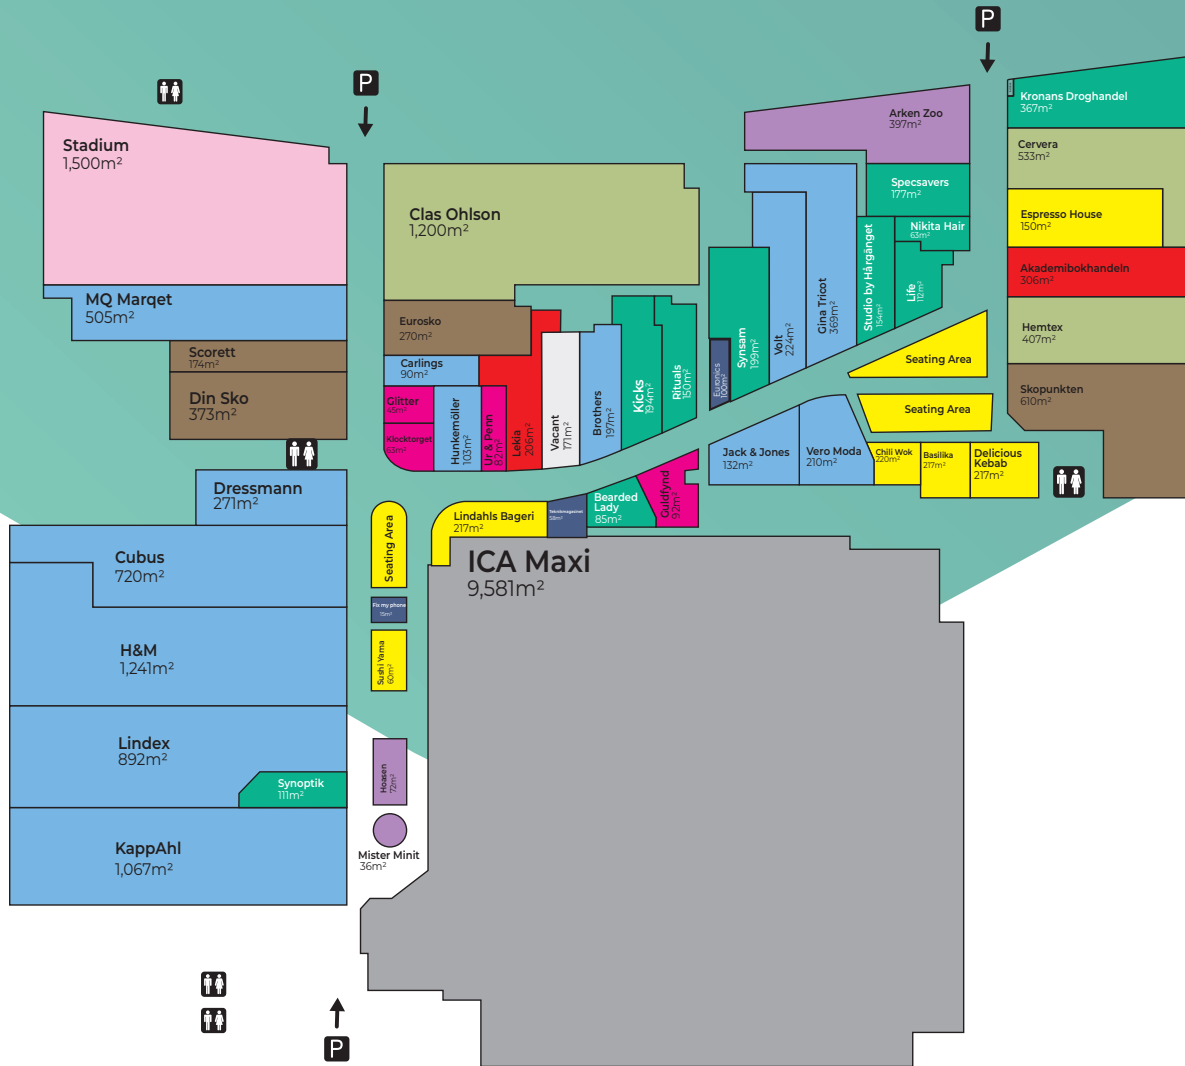

LEASING

leasing-sweden@ecpnv.com

- Hypermarket
- Fashion
- Shoes
- Health & Beauty
- Gifts & Jewellery
- Books & Toys
- Restaurants
- Services
- Sport
- Home Goods
- Telecom & Electrical
- Vacant