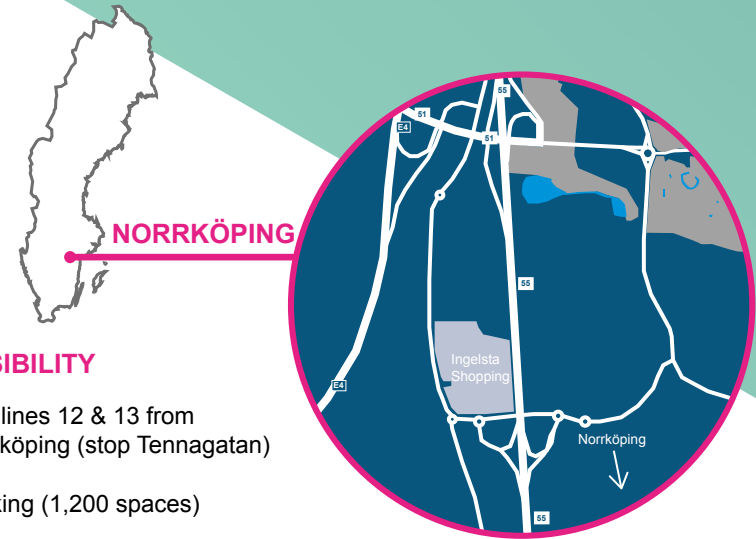

## ESG & AWARDS BREAM®

**NORRKÖPING – OPENED 1994**  
Refurbished in 2009  
extended in 2008 and 2018

Ingelsta Shopping is located in the main external retail area of Norrköping at the city's northern entrance from the E4 motorway. Ingelsta Shopping was recently refurbished and extended and comprises an ICA hypermarket and 50 shops and an inspiring selection of cafés and restaurants.

### ACCESSIBILITY

- Bus lines 12 & 13 from Norrköping (stop Tennagatan)
- Parking (1,200 spaces)