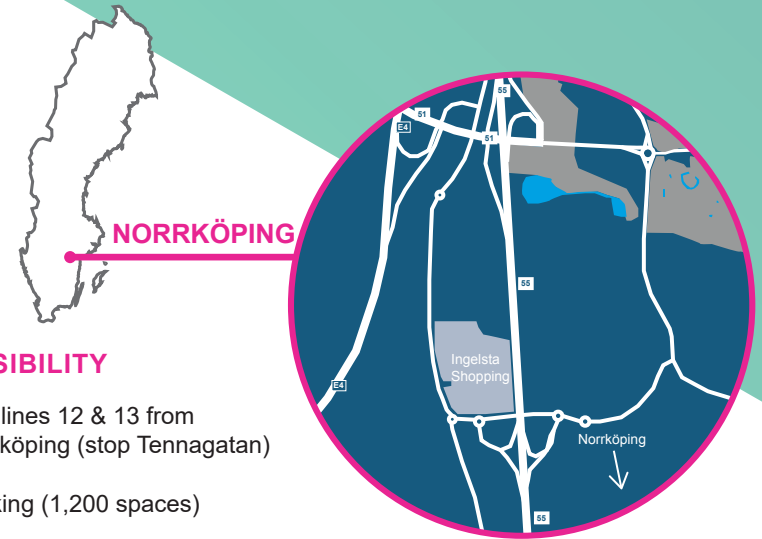

ingelsta shopping

ESG & AWARDS BREEAM®

NORRKÖPING – OPENED 1994
Refurbished in 2009
Extended in 2008 and 2018

Ingelsta Shopping is located in the main external retail area of Norrköping at the city's northern entrance from the E4 motorway. Ingelsta Shopping was recently refurbished and extended and comprises an ICA hypermarket and 50 shops and a recently renovated food court.

ACCESSIBILITY

- Bus lines 12 & 13 from Norrköping (stop Tennagatan)
- Parking (1,200 spaces)

SERVICES

- Free Wi-Fi
- Click & Collect
- Gift Card
- Digital Signage/Advertising
- Electric Car Charging

TOP BRANDS