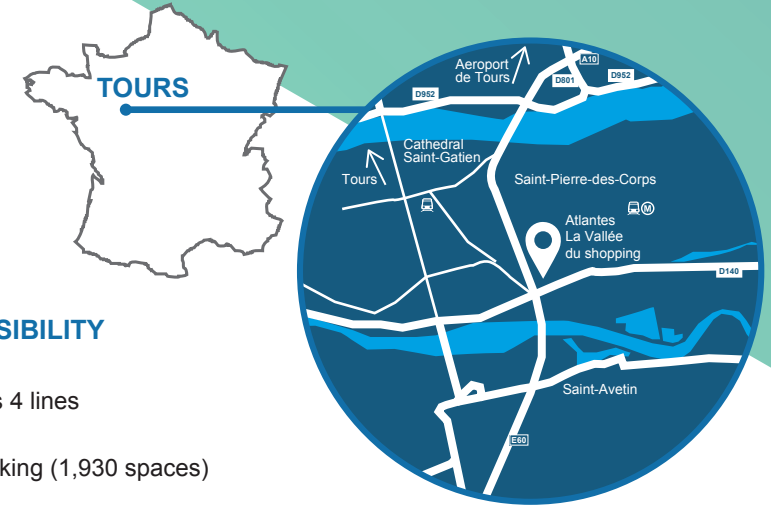

ESG & AWARDS  
**BREEM**®

**TOURS – OPENED 1992**  
Refurbished in 2011

Situated alongside the A10 autoroute outside the city of Tours, Les Atlantes is the leading shopping centre in the region, with 67 stores and restaurants, and is anchored by Carrefour and adjoins Ikea.

**67**  
Number of stores

**4** **5**  
Medium units Restaurants

**358,000**  
Catchment

**5.4 million**  
Number of visitors\*