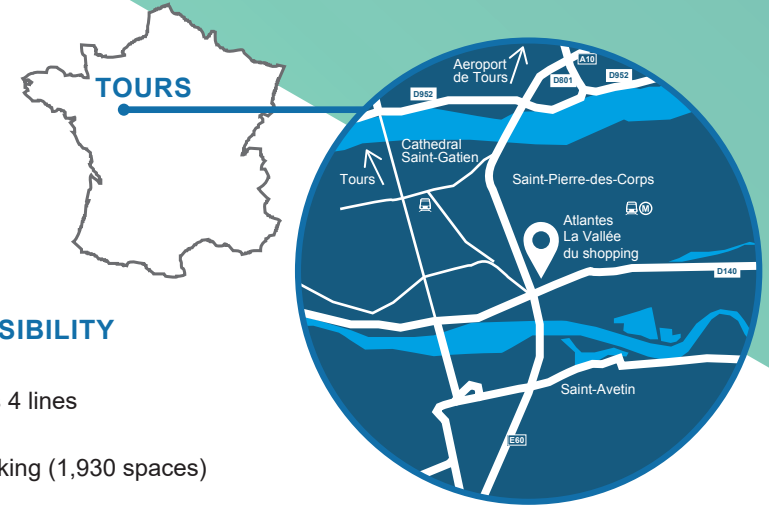

ESG & AWARDS
BREEM[®]

TOURS – OPENED 1992
Refurbished in 2011

Situated alongside the A10 autoroute outside the city of Tours, Les Atlantes is the leading shopping centre in the region, with 68 stores and restaurants, and is anchored by Carrefour and adjoins IKEA. The renovation of the car park is now completed, significantly improving the traffic flow.