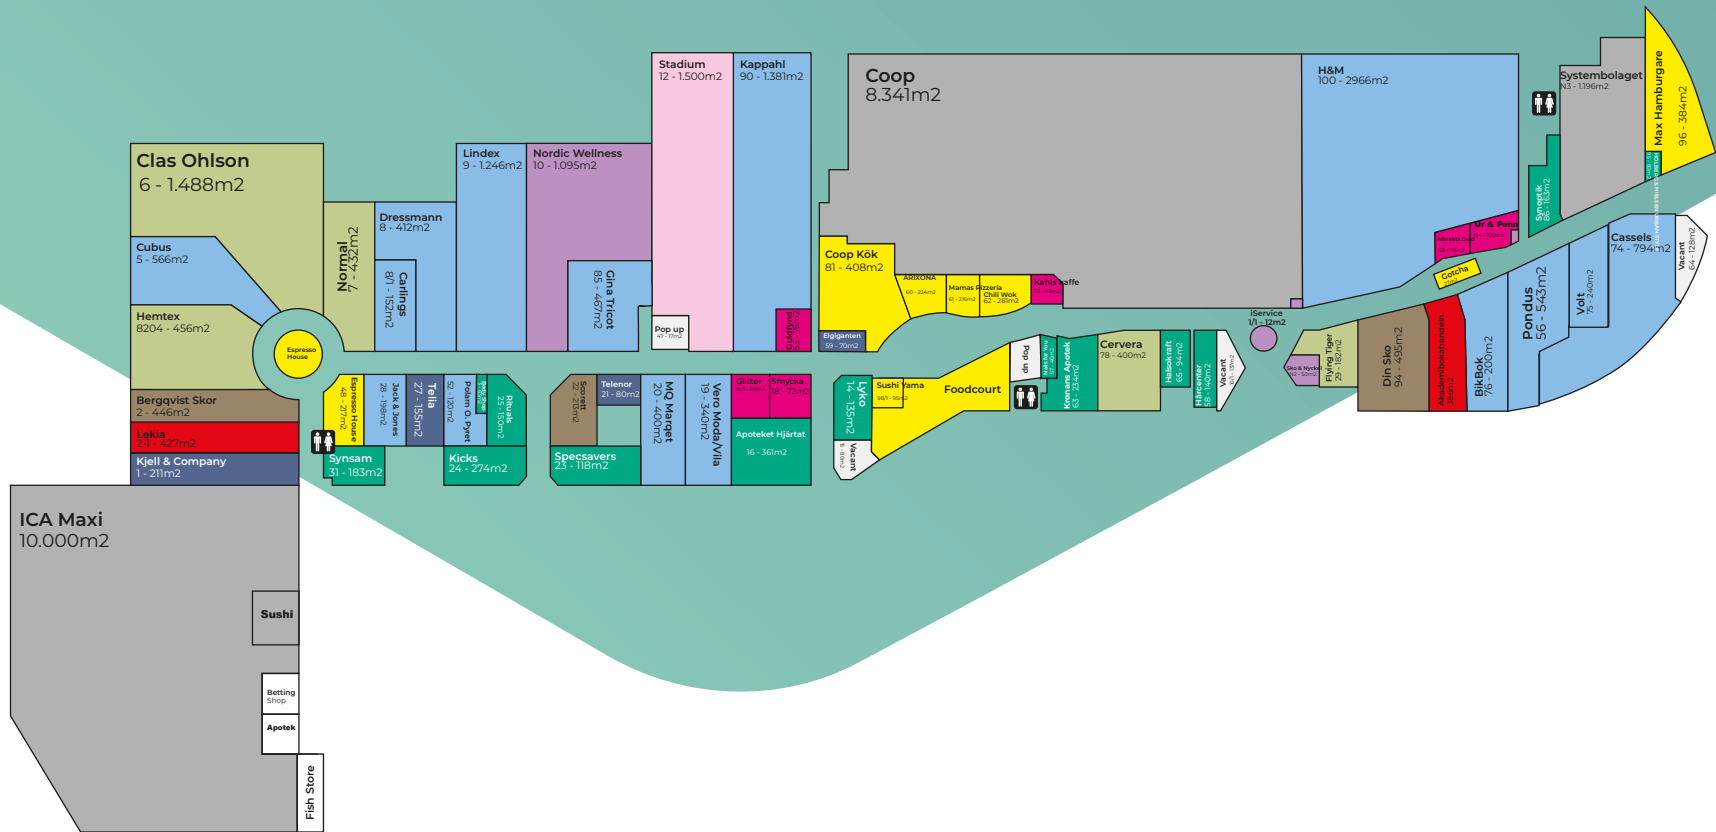

19,537 **23,518**
GLA Hyper GLA Gallery

70
Number of stores

8 **9**
Medium units Restaurants

270,000
Catchment

99%
Occupancy by floor area

* Includes external units

LEASING
 leasing-sweden@ecpnv.com

- Hypermarket
- Fashion
- Shoes
- Health & Beauty
- Gifts & Jewellery
- Books & Toys
- Restaurants
- Services
- Sport
- Home Goods
- Telecom & Electrical