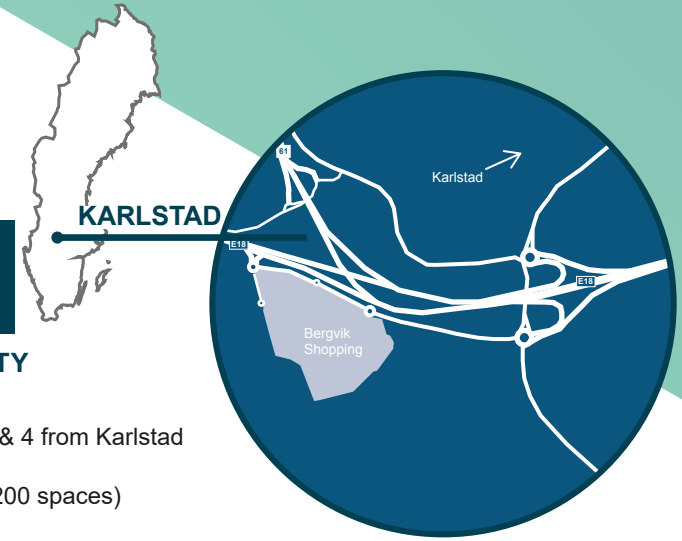

Bergvik

ESG & AWARDS BREEAM®

KARLSTAD – OPENED 1982
Refurbished and extended
in 2003, 2015 and 2016

**Sweden's Best
Shopping Centre**
2018 & 2019

Bergvik was refurbished and extended in 2015 and comprises 70 shops and two hypermarkets and adjoins an IKEA. Bergvik fronts the E18 motorway to the west of Karlstad and serves a regional catchment of around 270,000 people.

ACCESSIBILITY

- Bus lines 1 & 4 from Karlstad
- Parking (2,200 spaces)

SERVICES

- Free Wi-Fi
- Click & Collect
- Gift Card
- Digital Signage/Advertising
- Electric Car Charging

TOP BRANDS

48,000*
Gross lettable area