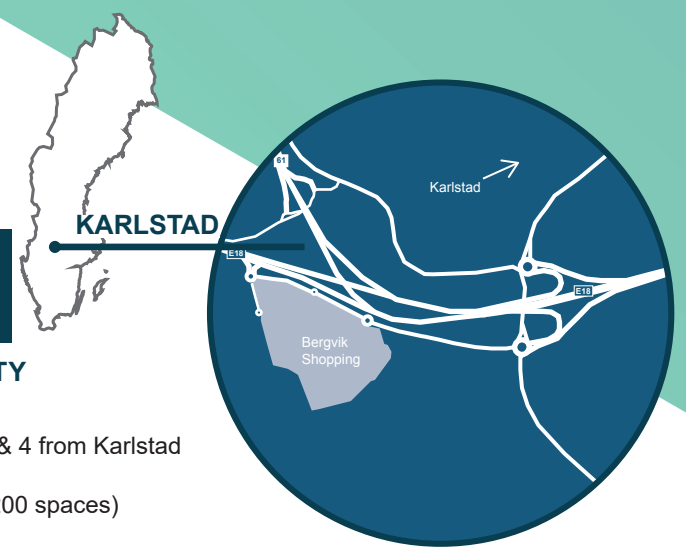

Bergvik

ESG & AWARDS
BREEM[®]

KARLSTAD – OPENED 1982
Refurbished and extended in 2003, 2015 and 2016

Sweden's Best Shopping Centre
2018 & 2019

Bergvik was refurbished and extended in 2015 and comprises 80 shops and two hypermarkets and adjoins an IKEA. Bergvik fronts the E18 motorway to the west of Karlstad and serves a regional catchment of around 270,000 people.

ACCESSIBILITY

- Bus lines 1 & 4 from Karlstad
- Parking (2,200 spaces)

SERVICES

- Free Wi-Fi
- Click & Collect
- Gift Card
- Digital Signage/Advertising
- Electric Car Charging

TOP BRANDS

48,000*
Gross lettable area