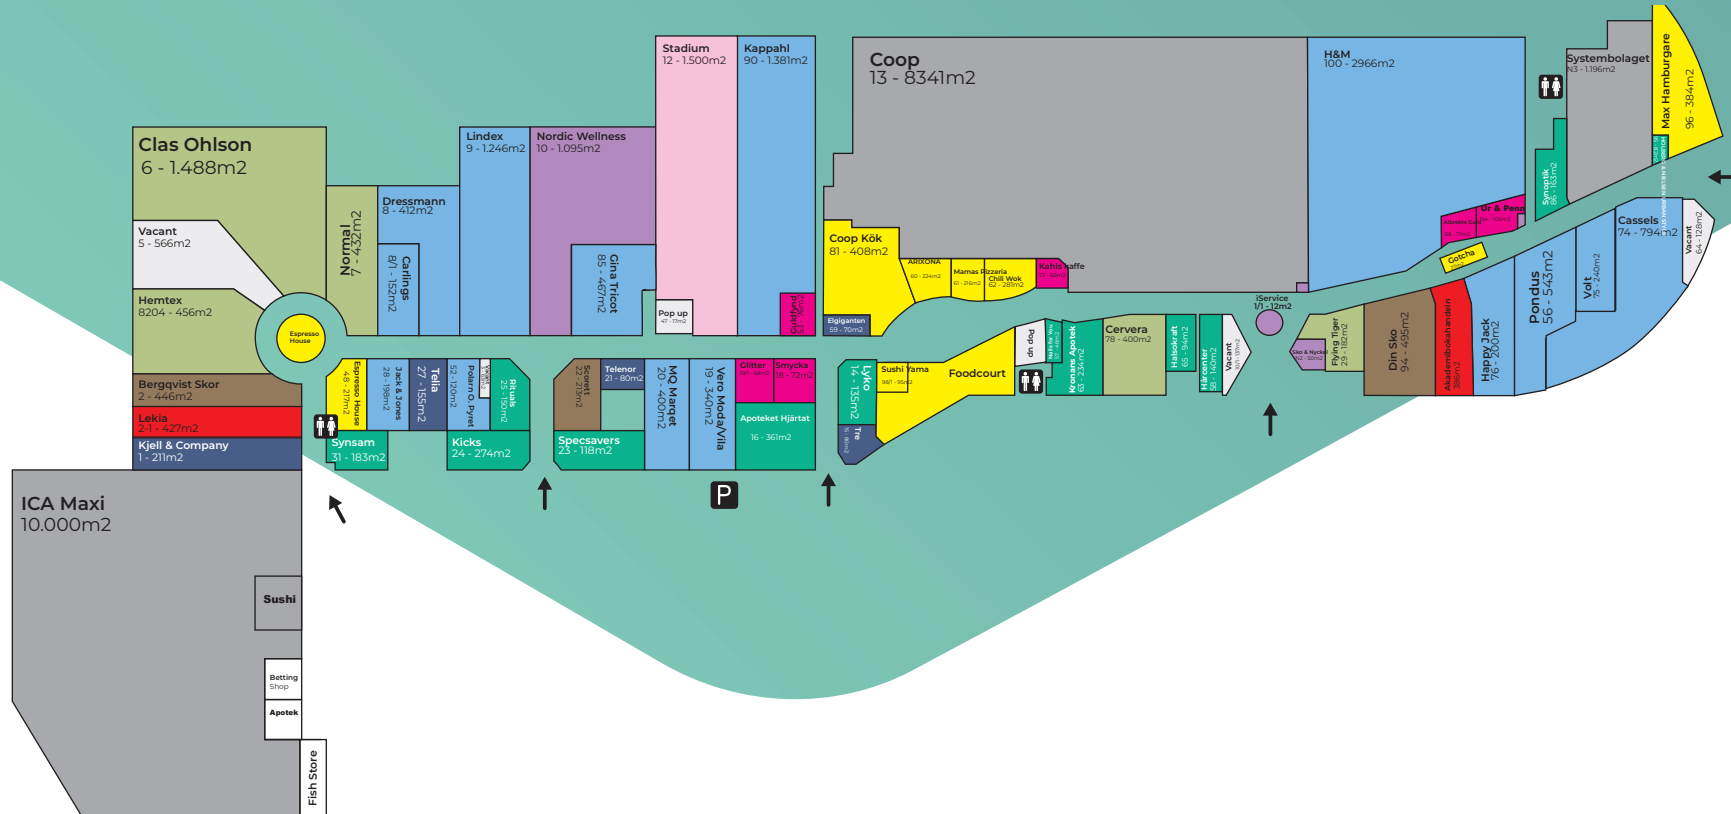

19,537 GLA Hyper **23,518** GLA Gallery

80
Number of stores

8 Medium units **9** Restaurants

270,000
Catchment

* Includes external units

LEASING

leasing-sweden@ecpnv.com

- Hypermarket
- Fashion
- Shoes
- Health & Beauty
- Gifts & Jewellery
- Books & Toys
- Restaurants
- Services
- Sport
- Home Goods
- Telecom & Electrical