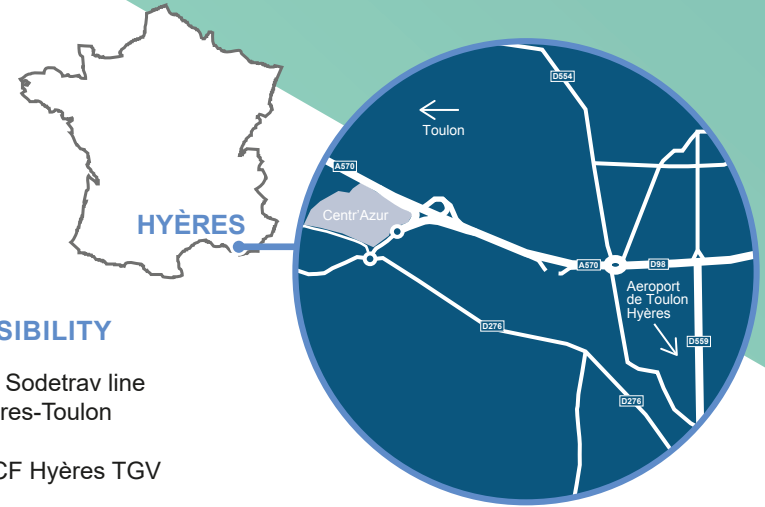

CENTR'AZUR

Located on the Côte d'Azur coast road to the west of Hyères in the south of France, this popular local shopping centre first opened in 1993 and features 54 stores. With Casino's imminent departure, Centr'Azur will be anchored by an Intermarché hypermarket from June 2024 and provides a broad mix of retail and food and beverage outlets. The shopping centre is undergoing a renovation project to improve its access and car park.

ESG & AWARDS
BREEAM®

HYÈRES – OPENED 1993
Refurbished in 2013

ACCESSIBILITY

- Bus Sodetrav line Hyères-Toulon
- SNCF Hyères TGV
- Parking (1,460 spaces)

SERVICES

- Click & Collect
- Free Wi-Fi
- Digital Signage/Advertising
- Electric car charging
- Gift Card
- Loyalty programme