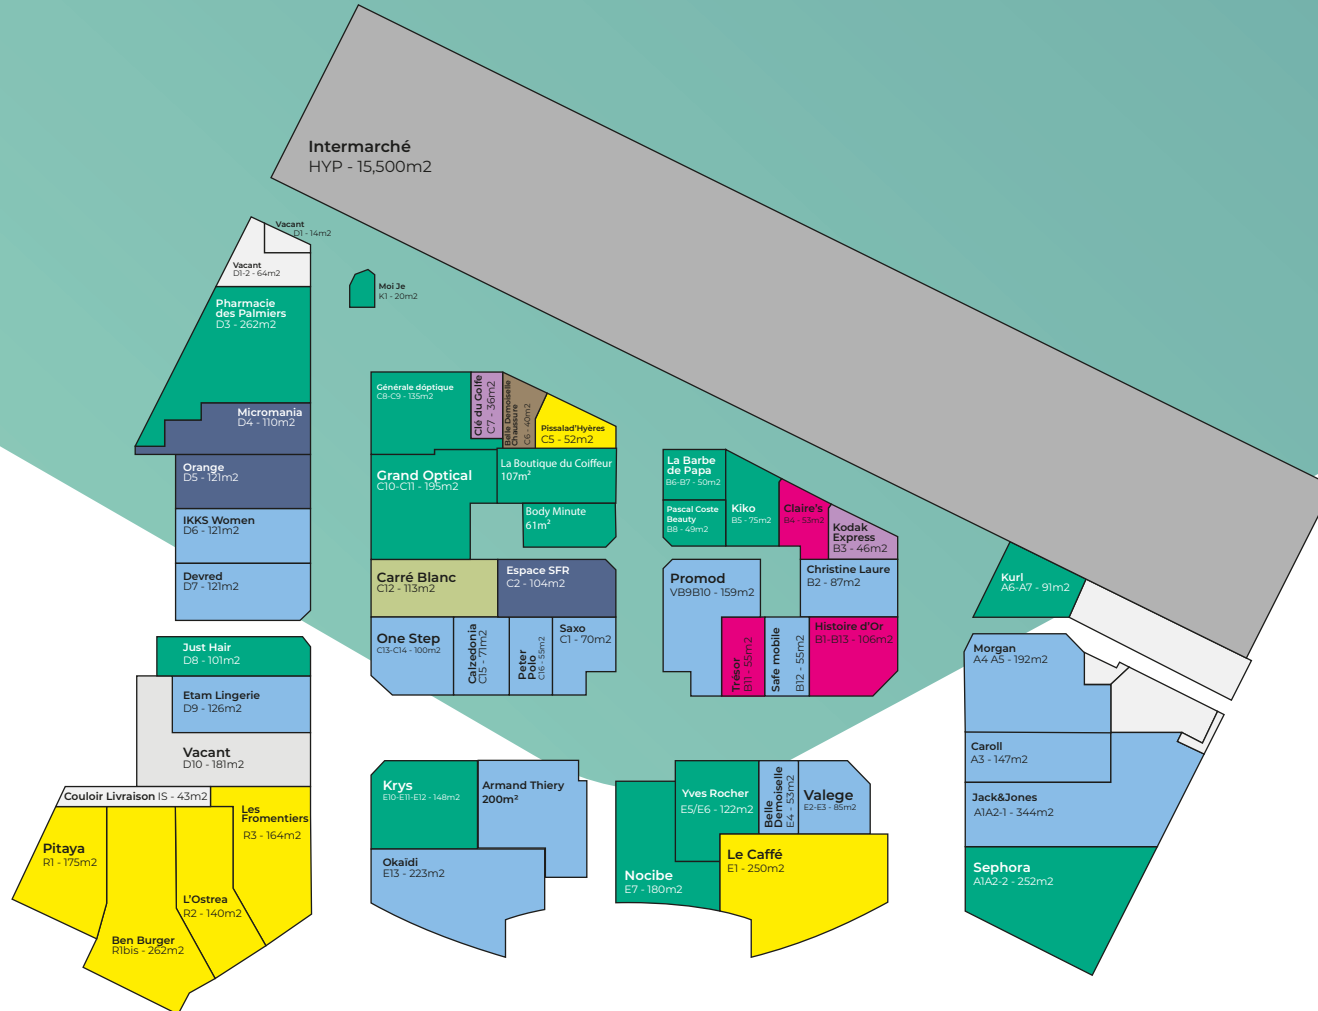

LEASING

Alice Risser
M. 00 33 (0)6 76 84 38 85
alice.risser@ecpnv.com

Christian Luc
M. 00 33 (0)7 78 82 91 21
christian.luc@ecpnv.com

Julia Forlini
M. 00 33 (0)6 38 55 71 24
julia.forlini@ecpnv.com

- Hypermarket
- Fashion
- Shoes
- Health & Beauty
- Gifts & Jewellery
- Books & Toys
- Food
- Restaurants
- Services
- Sport
- Home Goods
- Telecom & Electrical