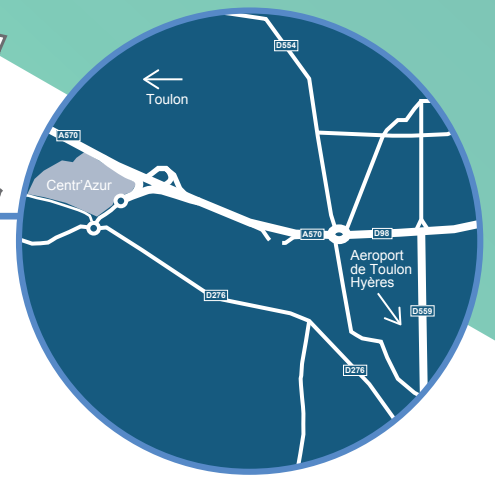

CENTR'AZUR

ESG & AWARDS
BREEM[®]

HYÈRES – OPENED 1993
Refurbished in 2013

Located on the Côte d'Azur coast road to the west of Hyères in the south of France, this popular local shopping centre first opened in 1993 and features 54 stores. Intermarché is now the hypermarket since May 2024. The centre provides a broad mix of retail and food and beverage. The shopping centre is undergoing a renovation project to improve its access and car park.

ACCESSIBILITY

- Bus Sode trav line Hyères-Toulon
- SNCF Hyères TGV
- Parking (1,460 spaces)

SERVICES

- Click & Collect
- Free Wi-Fi
- Digital Signage/Advertising
- Electric car charging
- Gift Card
- Loyalty programme

TOP BRANDS

25,000
Gross lettable area*

15,500 GLA Hyper **11,265** GLA Gallery

54
Number of stores

6
Restaurants

332,000
Catchment
(within 20 minutes)

*GLAs may not add up due to rounding.

LEASING