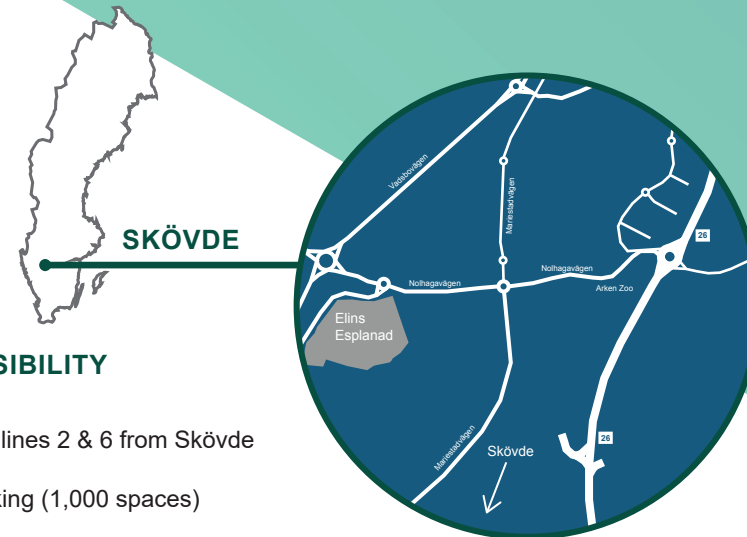

## ACCESSIBILITY

- Bus lines 2 & 6 from Skövde
- Parking (1,000 spaces)

Elins Esplanad provides 40 shops and an ICA hypermarket and is the first shopping choice in Skövde and the Skaraborg region, with a catchment of 240,000 people. Most recent store openings include H&M, Cassels and a Nordic Wellness gym. Planning approval for a further 5,000m<sup>2</sup> GLA has been obtained and could provide 13 additional shops and restaurants.