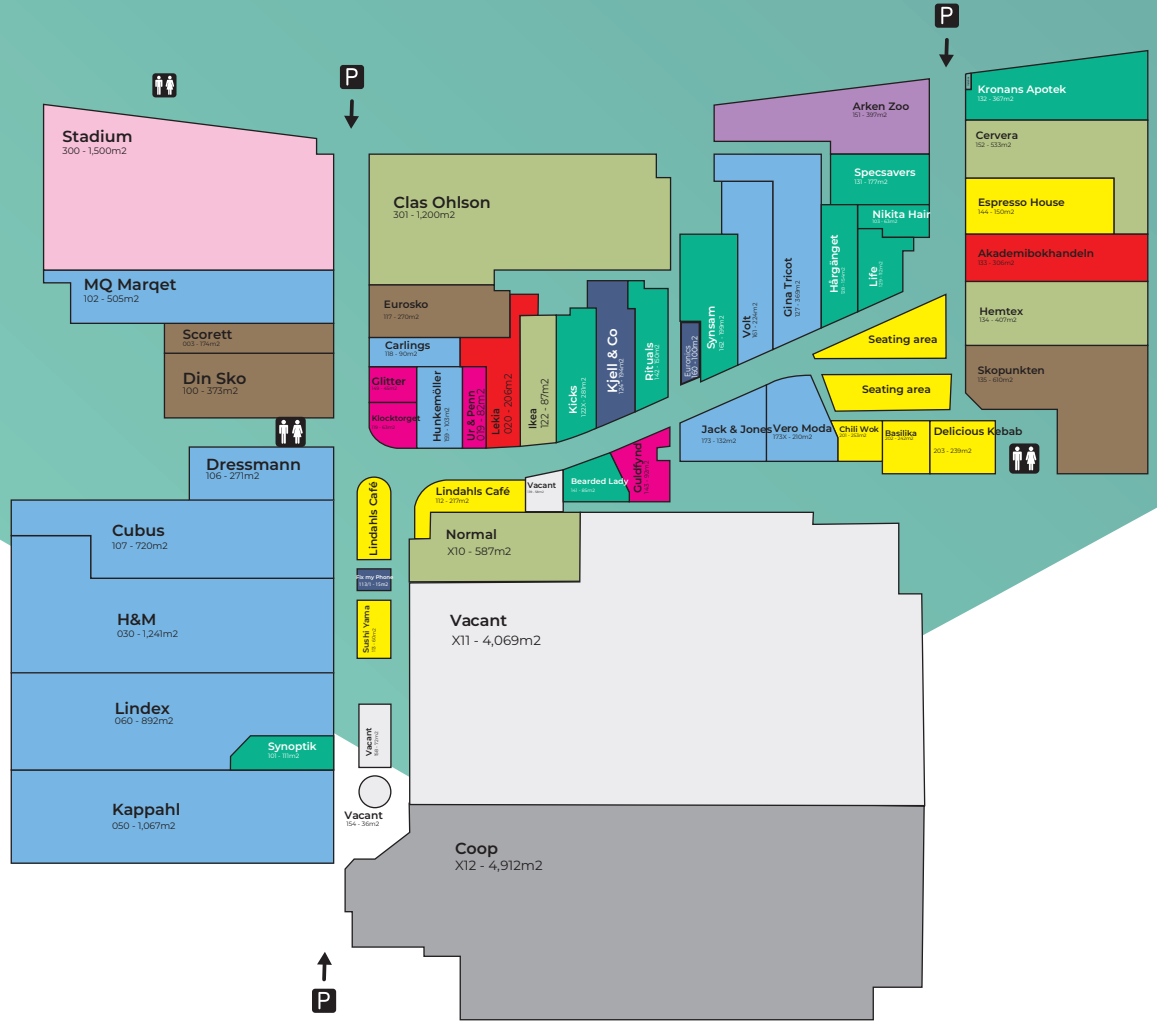

ingelsta shopping

ESG & AWARDS BREAM®

NORRKÖPING – OPENED 1994
Refurbished in 2009
Extended in 2008 and 2018

Ingelsta Shopping is located in the main external retail area of Norrköping at the city's northern entrance from the E4 motorway. Ingelsta Shopping was recently refurbished and extended and comprises 53 shops and a recently renovated food court. The ICA hypermarket recently vacated and will be replaced by Coop in November 2024.

ACCESSIBILITY

- Bus lines 12 & 13 from Norrköping (stop Tennagatan)
- Parking (1,200 spaces)

SERVICES

- Free Wi-Fi
- Click & Collect
- Gift Card
- Digital Signage/Advertising
- Electric Car Charging

TOP BRANDS

25,300*
Gross lettable area

9,581 GLA Hyper 15,764 GLA Gallery

53
Number of stores

7 Medium units 6 Restaurants

280,000
Catchment

* Includes external units

ingelstashopping.se

- Hypermarket
- Fashion
- Shoes
- Health & Beauty
- Gifts & Jewellery
- Books & Toys
- Restaurants
- Services
- Sport
- Home Goods
- Telecom & Electrical