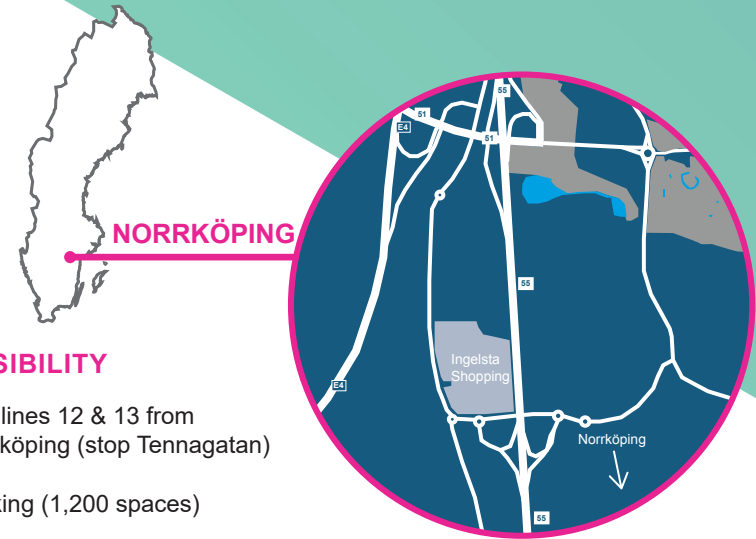

ingelsta shopping

ESG & AWARDS BREAM®

NORRKÖPING – OPENED 1994
Refurbished in 2009
Extended in 2008 and 2018

Ingelsta Shopping is located in the main external retail area of Norrköping at the city's northern entrance from the E4 motorway. Ingelsta Shopping was recently refurbished and extended and comprises 53 shops and a recently renovated food court. The ICA hypermarket recently vacated and will be replaced by Coop in November 2024.

ACCESSIBILITY

- Bus lines 12 & 13 from Norrköping (stop Tennagatan)
- Parking (1,200 spaces)

SERVICES

- Free Wi-Fi
- Click & Collect
- Gift Card
- Digital Signage/Advertising
- Electric Car Charging

TOP BRANDS

25,300*
Gross lettable area

9,581 GLA Hyper 15,764 GLA Gallery

53
Number of stores

7 Medium units 6 Restaurants

280,000
Catchment

* Includes external units

ingelstashopping.se

- Hypermarket
- Fashion
- Shoes
- Health & Beauty
- Gifts & Jewellery
- Books & Toys
- Restaurants
- Services
- Sport
- Home Goods
- Telecom & Electrical