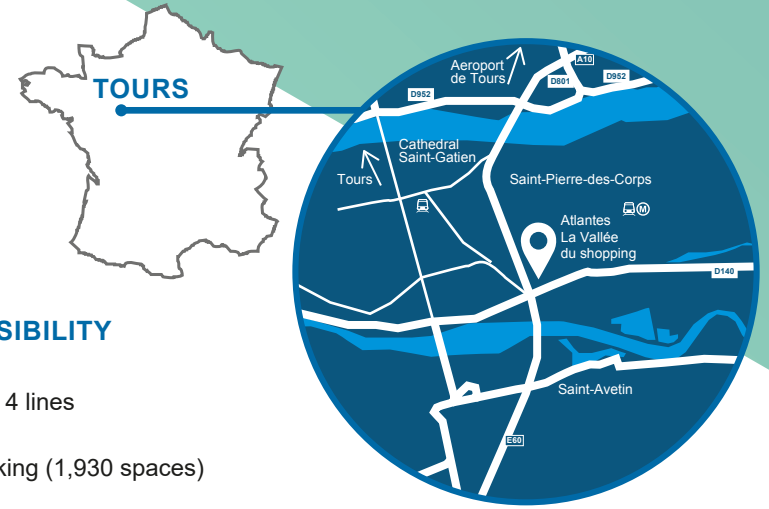

ESG & AWARDS
BREEAM®

TOURS – OPENED 1992
Refurbished in 2011

Situated alongside the A10 autoroute outside the city of Tours, Les Atlantes is the leading shopping centre in the region, with 68 stores and restaurants, and is anchored by Carrefour and adjoins IKEA. The renovation of the car park is now completed, significantly improving the traffic flow.